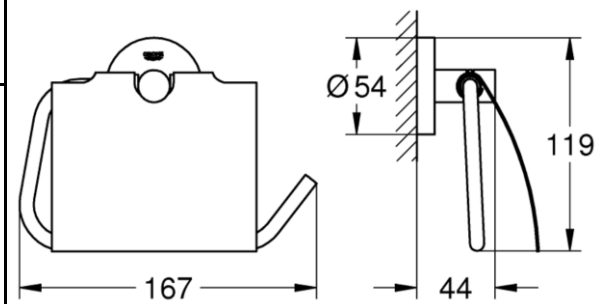

PROJECT		REF		REV	ITEM CODE	
LOCATION		DATE			PAGE	

SANITARY WARE SPECIFICATION SHEET

Item Descriptions	GROHE (Germany) "Essentials" Metal toilet paper holder with cover in chrome finish	<p>Illustration/ Drawing</p>
Dimensions	L167 x W44 x H119 mm	
Model	40367001	
Material / Finish	Metal / Chrome Finish	
Country of origin	Germany	
Manufacturer	GROHE Limited	
Supplier	Acme Sanitary Ware Co. Ltd Mr. Eric Wong/ Mr. Don Yuen	
Contact Tel/Fax E-mail Website	(852) 2388-7171 / (852) 2710-8012 acme@acmesanitary.com.hk www.acmesanitary.com.hk	

- Product Description**
- material: metal
 - with cover
 - concealed fastening
 - **GROHE StarLight chrome finish**
 - suitable for screwing (including screws and dowels) or gluing (glue 40 915 000 sold separately)